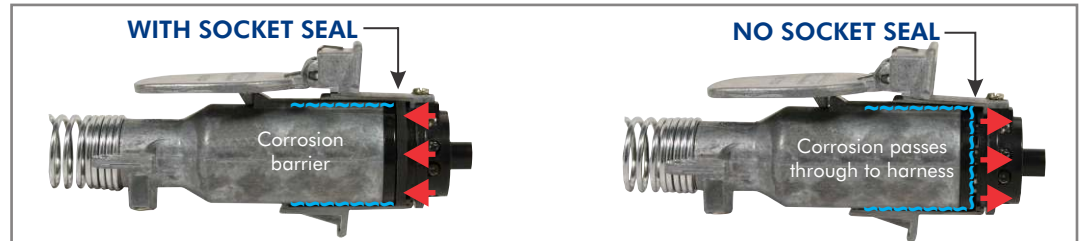

## Foam Socket Seals

**80-795** Bucket - corrosion prevention foam socket seal, 200/bucket

- Keep corrosion out of the electrical system
- Easy to install in 7-way J560 socket only
- Weather and chemical resistant
- Great for countertop impulse sales
- SILENT SALESMAN FOR THE COUNTER!

## QWIK-SHOT™ Dielectric Grease

**80-250** Bucket - contains (200) 6 gram (one-use) tubes

- Perfect for use on plug/socket connection
- Great for countertop impulse sales
- Convenient one-use tubes
- High film strength and exceptional anti-wear properties
- Creates non-conductive, watertight barrier for electrical connections
- Unlimited applications - heavy duty, automotive, marine, agriculture, construction, material handling
- SILENT SALESMAN FOR THE COUNTER!