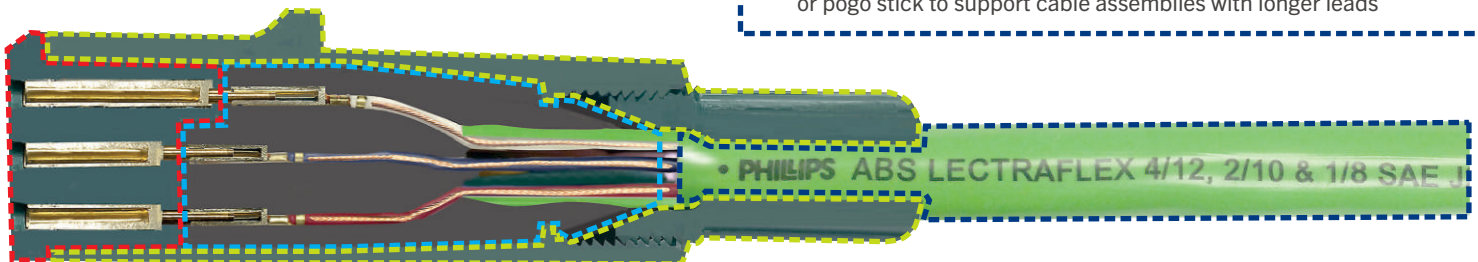

PHILIPS

THE STRONGEST CABLE WITH CONTINUOUS LIFE... For an uninterrupted ride!

Anatomy of a QCP™ (Quick-Connect Plug)

Replaceable Plug Insert

- Replaceable in under 2 minutes
- Glass filled nylon material to withstand tough impacts
- Spring wrapped pins to retain a tight fit
- Floating brass pins for secure installation of misaligned sockets
- Pre-injected with dielectric grease for extra corrosion protection
- **Recommended Practice:** Replace at first signs of corrosion

Molded Interior Plug

- Durable PVC overmold seals inner wires and cable to lock out corrosion
- Molded wiper rings keep contact pins dry
- Inner pins are also wrapped to retain a tight fit
- Pre-injected with dielectric grease for extra corrosion protection
- Completely sealed against rear entry water intrusion
- **Recommended Practice:** Clean connection and apply dielectric grease before inserting a new plug insert

Plug Housing

- Unbreakable, non-corrosive nylon housing that resists impact
- Large finger grips for easy coupling/uncoupling
- **Recommended Practice:** When replacing the insert, pull housing back and clean all connections well

Electrical Cable

- LECTRACOIL™ Assemblies
 - Excellent recoil memory
 - Resistant to chemicals & abrasion
 - Flexible from -82°F to 195°F (-63°C to 91°C)
- LECTRAFLEX™ Assemblies
 - Resistant to chemicals & abrasion
 - Flexible from -40°F to 150°F (-40°C to 66°C)
- PERMACOIL™ Assemblies
 - Great recoil memory
 - Resistant to chemicals & abrasion
 - Flexible from -87°F to 150°F (-66°C to 66°C)
- **Recommended Practice:** Use a tracker bar spring kit or pogo stick to support cable assemblies with longer leads